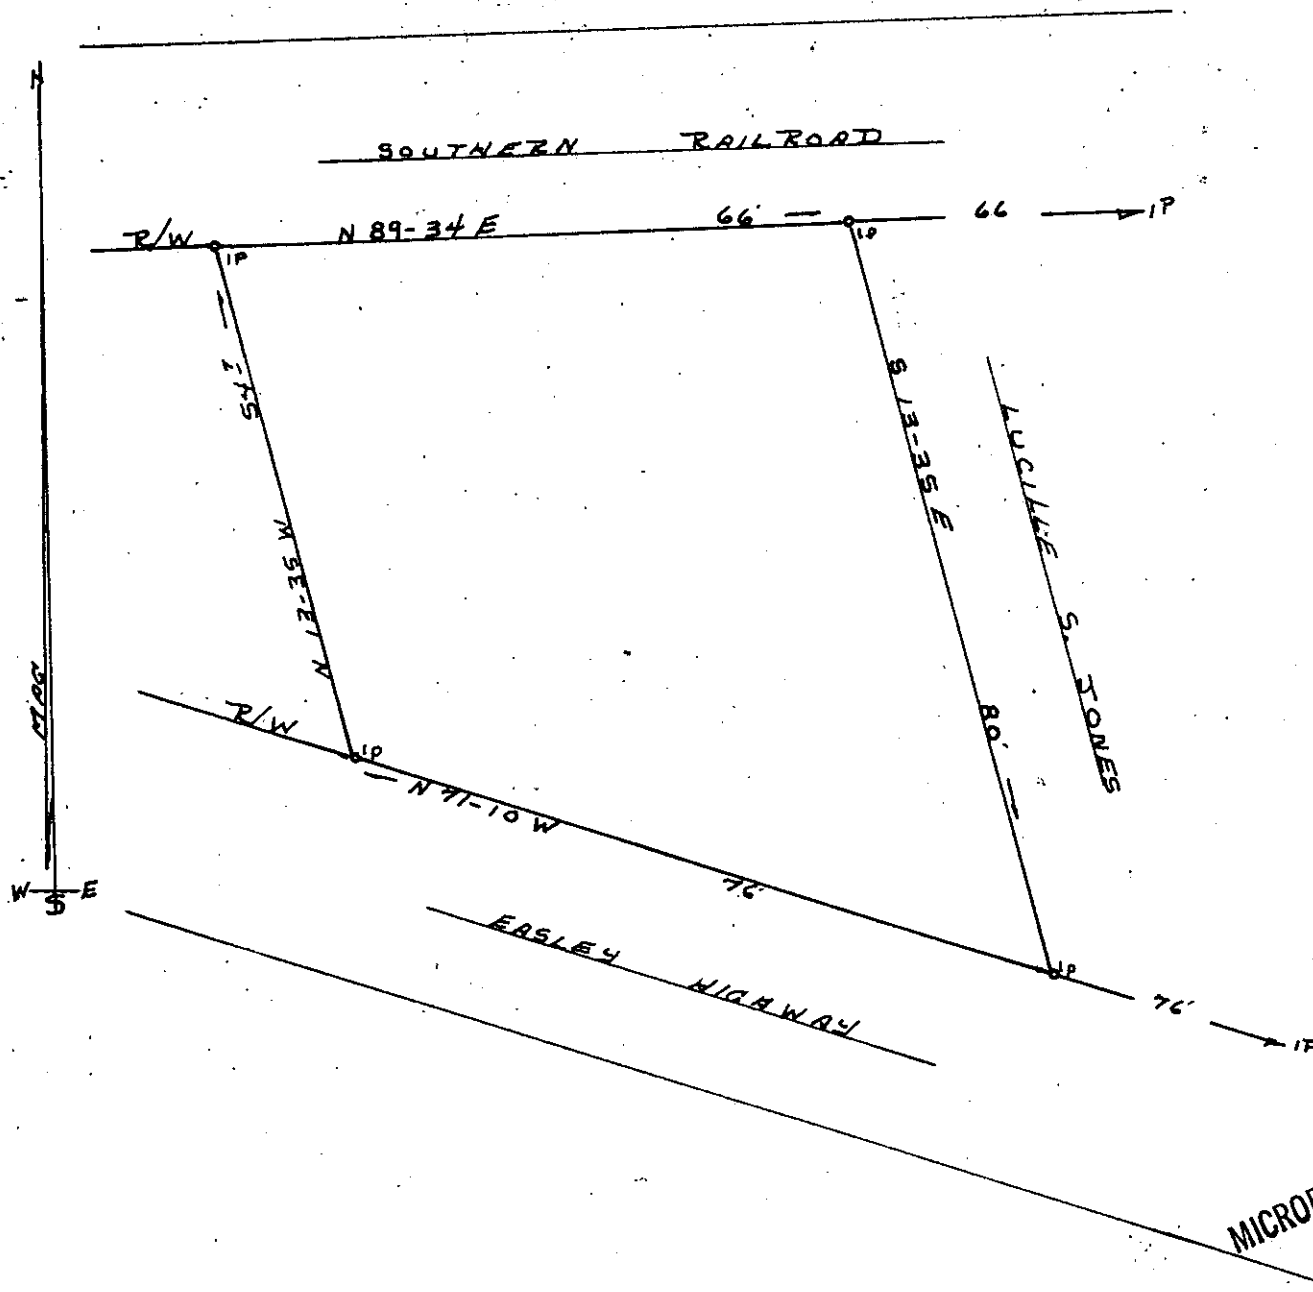

SMITH

AREA 0.11 AC.

100 T
V L
7 15 25 1 L

MICROFILMED

PLAT OF LOT
FOR

HERMAN F. DILL JR.
&
J. B. NALLEY

LOCATED NEAR WEST GREENVILLE
GREENVILLE COUNTY
STATE OF SOUTH CAROLINA
SCALE 1" = 20' 6-28-1977

JUL 7 1977